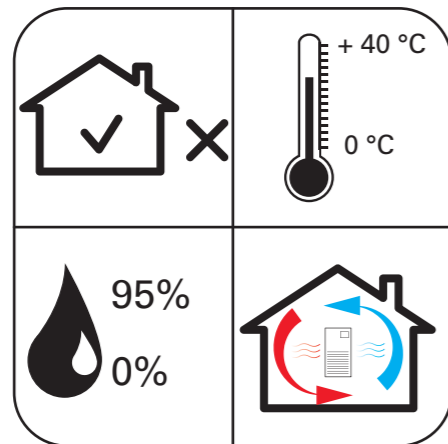

www.eaton.com

9SX

EBM36

EBM48

EBM96

Quick Start

www.eaton.com
614-20301-00

EAT•N
Powering Business Worldwide