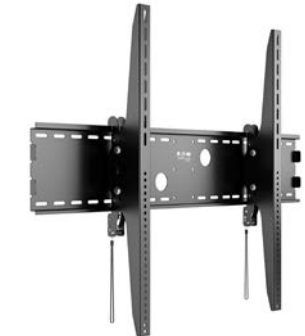

### Tilt wall mounts

**DWT1327S**  
Fits 13-27" Screens

**DWT2655XP**  
Fits 26-55" Screens

**DWT3770X**  
Fits 37-70" Screens

**DWTSC3780MUL**  
Fits 37-80" Screens

**DWT60100XX**  
Fits 60-100" Screens

### Swivel/tilt wall mounts

**DWM1327SE**  
Fits 13-27" Screens

**DWM1327SP**  
Fits 13-27" screens,  
Screen Adjustment

**DWM1742MA**  
Fits 17-42" Screens,  
UL Certified

**DWM1742MN**  
Fits 17-42" Screens