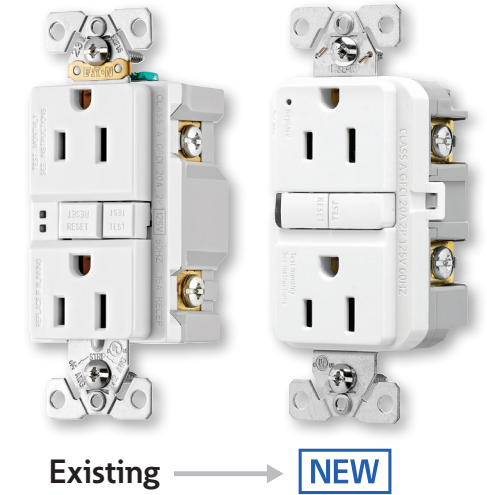

**Color ordering information**

For ordering devices, include Catalog no. followed by the Color suffix: B (Brown), BK (Black), GN (Green), GY (Gray), LA (Light Almond), RD (Red), V (Ivory), W (White)

**Eaton's Wiring Devices**  
Protection devices

# Eaton's Slim Protection devices

- New slim design
- Innovative features
- Quick, easy installation
- Larger TEST/RESET buttons
- Available in GFCI, AFCI, AF/GF, Hospital Grade GFCI, Blank Face devices