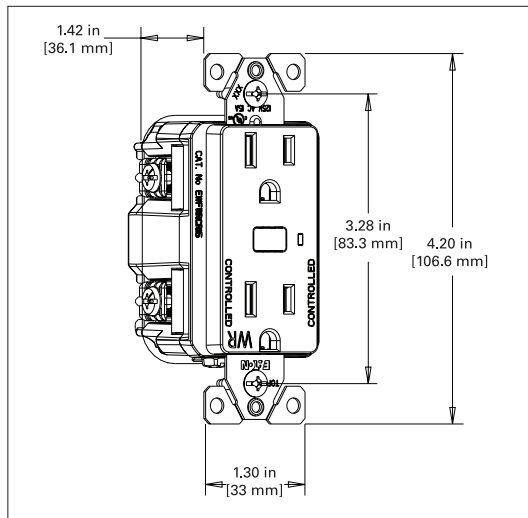

Table 2. Specifications

| Catalog No. | EWFWRCR15 |
|---------------------------------------|--|
| Performance | Maximum amperage for receptacle is 15A Rating: 125V/AC, 60Hz Horsepower rating: 1/2 HP |
| Installation & Programming | Please reference the Instruction Sheet included with the product for wiring installation. For programming of the device, see the Quick Start Guide |
| Testing & Code Compliance | cULus Listed Appliance Control 38DS. Tested per UL498 and UL498B. NOM Certified. Complies with FCC part 15, class B. |
| Terminations | Receptacles have four screw terminals for line, neutral, ground and 3-way |
| Material Characteristics | Flammability: Meets UL94 requirements; V2 rated Temperature Rating: -4 degrees F to 140 degrees F (-20 degrees C to 60 degrees C) |
| Warranty | 2-year limited product warranty |

Table 3. Color ordering information

For ordering devices, include Catalog No. followed by the Color Suffix: B (Brown), BK (Black), GY (Gray), W (White).

Color options:

Product dimensions

Figure 1. EWFWRCR15