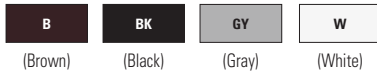

Table 3. Color ordering information

For ordering devices, include Catalog No. followed by the Color Suffix: B (Brown), BK (Black), GY (Gray), W (White).

Color options:

Product dimensions

Figure 1. EWFWRCR15