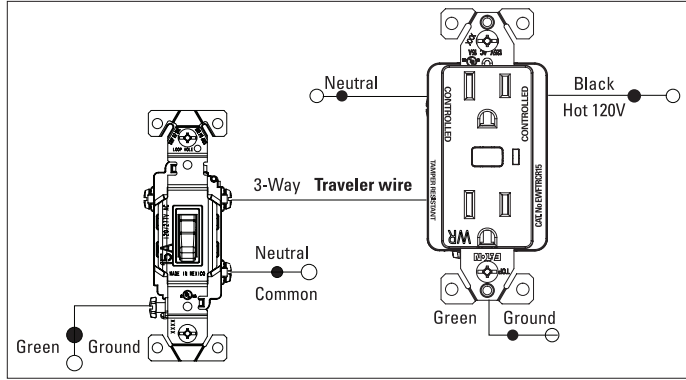

Table 3. Color ordering information

For ordering devices, include Catalog No. followed by the Color Suffix: B (Brown), BK (Black), GY (Gray), W (White).

Color options:

Product dimensions

Figure 1. EWFWRCR15

| | |
|-----------------|--------------|
| Project Name: | Prepared By: |
| Project Number: | Date: |
| Catalog Number: | Type: |

Single location control installation

Two location control installation using a 3-way switch