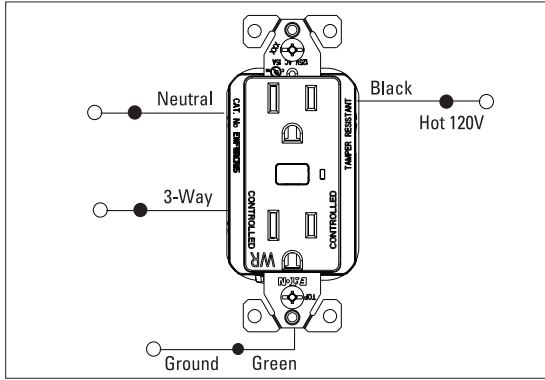

Table 2. Specifications

| Catalog No. | EWFWRCR15 |
|---------------------------------------|--|
| Performance | Maximum amperage for receptacle is 15A Rating: 125V/AC, 60Hz Horsepower rating: 1/2 HP |
| Installation & Programming | Please reference the Instruction Sheet included with the product for wiring installation. For programming of the device, see the Quick Start Guide |
| Testing & Code Compliance | cULus Listed Appliance Control 38DS. Tested per UL498 and UL498B. NOM Certified. Complies with FCC part 15, class B. |
| Terminations | Receptacles have four screw terminals for line, neutral, ground and 3-way |
| Material Characteristics | Flammability: Meets UL94 requirements; V2 rated Temperature Rating: -4 degrees F to 140 degrees F (-20 degrees C to 60 degrees C) |
| Warranty | 2-year limited product warranty |

Table 3. Color ordering information

For ordering devices, include Catalog No. followed by the Color Suffix: B (Brown), BK (Black), GY (Gray), W (White).

Color options:

Product dimensions

Figure 1. EWFWRCR15

| | |
|-----------------|--------------|
| Project Name: | Prepared By: |
| Project Number: | Date: |
| Catalog Number: | Type: |

Single location control installation

Two location control installation using a 3-way switch